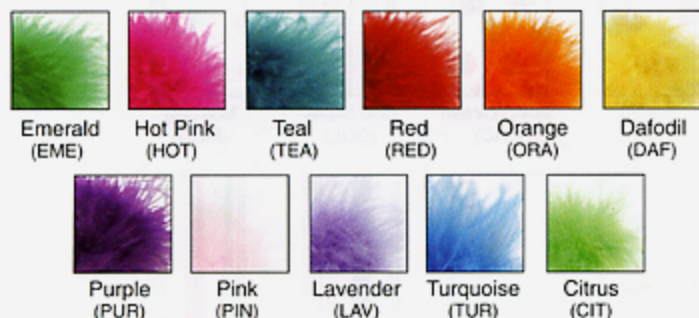

Feather Boas, Stretch Loops & Cords

Feather Boas

Also available in White (WHI)

Flair Stretch Loops

Metallic Gold (GOL)

Metallic Silver (SIL)

Elasti-Stretch Loops

Metallic Gold (GOL)

Metallic Silver (SIL)

Satin Stretch Loops

Antique White (WHI)

Black (BLA)

Red (RED)

Kiwi (KIWI)

Gold (GOL)

Brown (BRO)

Pink (PIN)

Stretch Loops

Metallic Gold (GOL)

Metallic Silver (SIL)

Black (BLA) *

Burgundy (BUR) *

Metallic Copper (COP) *

Emerald Green (EME) *