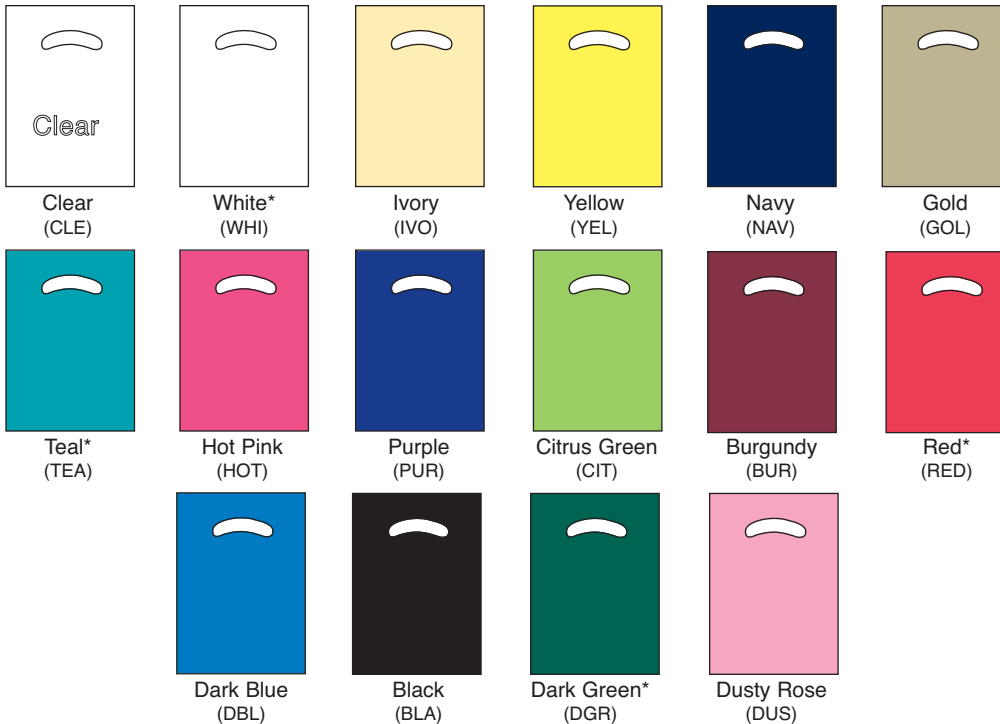

# Low Density Bags

**Super Gloss Die Cut Handle Bags**

**Garment & Patch Handle Bags**

All Super gloss bags now contain 20-30% recycled material.

**Literature Bags**

1 Unit = 1 Carton

Product Code	Size	Colors	Ctn. Pk.	Mil. Wt.	Wt./Ctn.	1	5	10	25
<b>Super Gloss Die Cut Handle Bags</b>									
SG-912	9" x 12" Die Cut	All Colors	1000	1.25	9	54.79	49.58	48.22	46.64
SG-1215	12" x 15" Die Cut	All Colors	1000	1.25	15	84.99	76.91	74.81	72.35
SG-15184	15" x 18" x 4" Die Cut	All Colors	500	1.25	14	72.14	65.28	63.50	61.41
SG-18184	18" x 18" x 4" Die Cut	All Colors	500	1.25	17	83.10	75.20	73.14	70.74
SG-20205	20" x 20" x 5" Die Cut	All Colors	500	1.25	19	98.37	89.02	86.58	83.74
SG-24245 *	24" x 24" x 5" Die Cut	Ltd. Colors	500	1.50	36	150.14	135.87	132.15	127.80
<b>Patch Handle Bags Colors: Black (BLA), Burgundy (BUR), Dark Green (DGR), Navy (NAV), &amp; White (WHI)</b>									
PB-PH12	12" x 15"	5 Colors	500	1.75	16	98.88	89.48	87.03	84.17
PB-PH16	16" x 18" x 4"	5 Colors	500	1.75	23	139.90	126.60	123.14	119.09
<b>Garment Bags</b>									
<b>Colors: Black (BLA), Clear (CLE) &amp; White (WHI)</b>									
GB-40	21" x 3" x 40"	3 Colors	450	1.00	34	142.93	129.34	125.80	121.66
GB-54	21" x 3" x 54"	3 Colors	333	1.00	34	142.93	129.34	125.80	121.66
GB-72	21" x 3" x 72"	White & Clear Only	250	1.00	34	142.93	129.34	125.80	121.66
<b>Color: Ivory (IVO)</b>									
GB-40IVO	21" x 3" x 40"	Ivory Only	450	1.00	34	150.11	135.85	132.12	127.78
GB-54IVO	21" x 3" x 54"	Ivory Only	333	1.00	34	150.11	135.85	132.12	127.78
<b>Literature Bags, Hi-Density (1-3/4" Diameter Die-Cut Handle)</b>									
HD-LB5	5-1/2" x 15"	Clear Only	1000	.60	5	44.94	40.67	39.55	38.25
HD-LB9	9-1/2" x 15"	Clear Only	1000	.60	9	45.45	41.13	40.00	38.69

\*Available in White, Dark Green, Red & Teal only