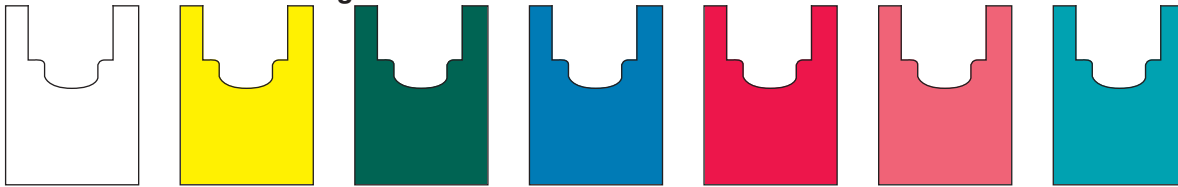

High Density & Low Density Bags

We offer bags made with recycled material collected and produced in the U.S.

Please **RE-USE & RECYCLE** our bags.

encore
give earth a second chance

Free Window Cling (Shown at left)

Tell your customers you are using Encore Recycled bags in your store. Show your commitment to environmentally responsible materials. The Window Cling (shown at left) is free with your order of Encore Bags upon request.

Use Code ZZ-WC 9-1/2" x 7-1/4"

White & Colored Hi-Density,

Merchandise & T-shirt bags, are a proprietary blend of both Hi-Molecular Hi-Density and Lo-Density resins. These bags contain 20-30% recycled material.

Lo-Density bags are 100% Lo-Density Polyethylene

All Bags are proudly made in the USA

Colors available in T-shirt Bags

White (WHI)   Yellow (YEL)   Dark Green (DGR)   Dark Blue (DBL)   Red (RED)   Magenta (MAG)   Teal (TEA)