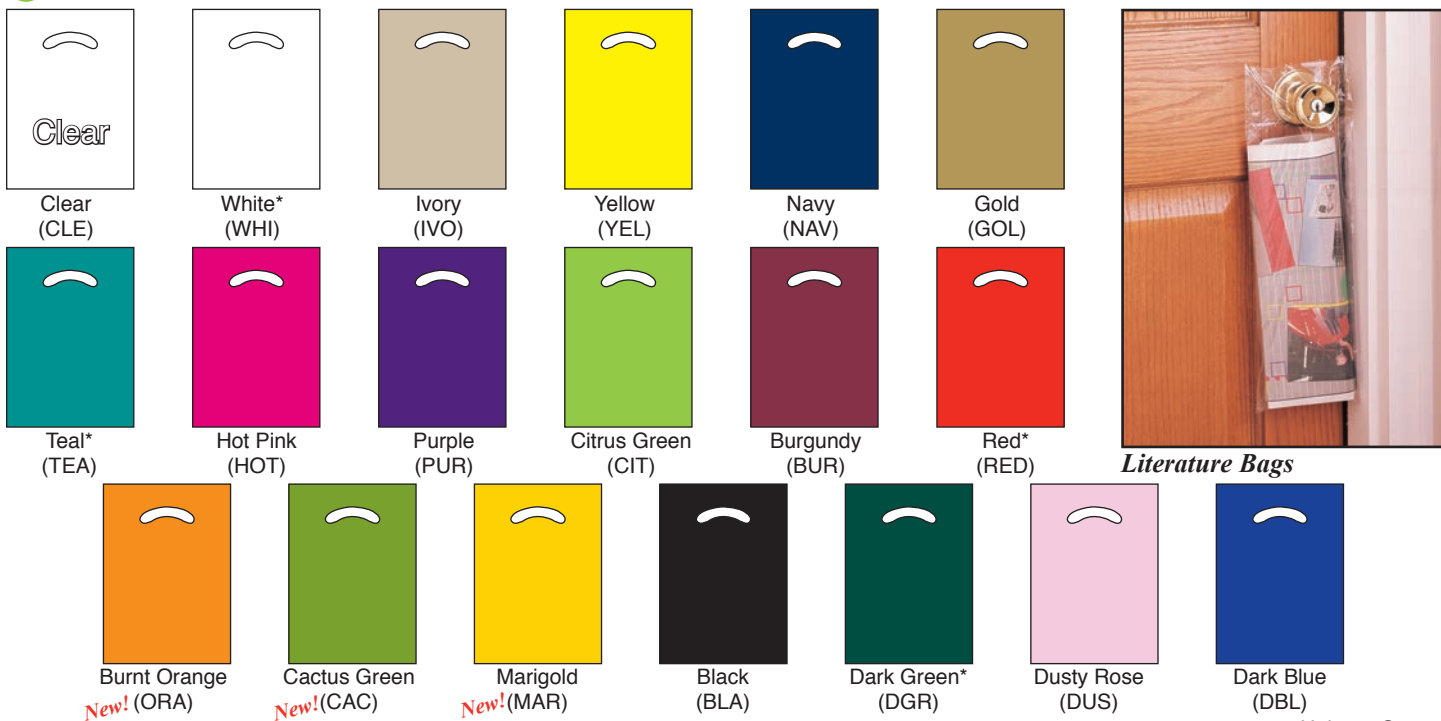

Low Density Bags

Super Gloss Die Cut Handle Bags

Garment & Patch Handle Bags

All Super gloss bags now contain 20-30% recycled material.

Literature Bags

Product Code	Size	Colors	Ctn. Pk.	Mil. Wt.	Wt./Ctn.	1 Unit = 1 Carton				
						1	5	10	25+	
Super Gloss Die Cut Handle Bags										
SG-912	9" x 12" Die Cut	All Colors	1000	1.25	9	54.79	49.58	48.22	46.64	
SG-1215	12" x 15" Die Cut	All Colors	1000	1.25	15	84.99	76.91	74.81	72.35	
SG-15184	15" x 18" x 4" Die Cut	All Colors	500	1.25	14	72.14	65.28	63.50	61.41	
SG-18184	18" x 18" x 4" Die Cut	All Colors	500	1.25	17	83.10	75.20	73.14	70.74	
SG-20205	20" x 20" x 5" Die Cut	All Colors	500	1.25	19	98.37	89.02	86.58	83.74	
SG-24245 *	24" x 24" x 5" Die Cut	Ltd. Colors	500	1.50	36	150.14	135.87	132.15	127.80	
Patch Handle Bags Colors: Burgundy (BUR), Dark Green (DGR), Navy (NAV), & White (WHI)										
PB-PH12	12" x 15"	4 Colors	500	1.75	16	109.84	99.40	96.68	93.50	
PB-PH16	16" x 18" x 4"	4 Colors	500	1.75	23	155.32	140.55	136.70	132.21	
Garment Bags										
Colors: Black (BLA), Clear (CLE) & White (WHI)										
GB-40	21" x 3" x 40"	3 Colors	450	1.00	34	142.93	129.34	125.80	121.66	
GB-54	21" x 3" x 54"	3 Colors	333	1.00	34	142.93	129.34	125.80	121.66	
GB-72	21" x 3" x 72"	White & Clear Only	250	1.00	34	142.93	129.34	125.80	121.66	
Color: Ivory (IVO)										
GB-40IVO	21" x 3" x 40"	Ivory Only	450	1.00	34	150.11	135.85	132.12	127.78	
GB-54IVO	21" x 3" x 54"	Ivory Only	333	1.00	34	150.11	135.85	132.12	127.78	
Literature Bags, Hi-Density (1-3/4" Diameter Die-Cut Handle)										
HD-LB5	5-1/2" x 15"	Clear Only	1000	.60	5	52.61	47.61	46.31	44.78	
HD-LB9	9-1/2" x 15"	Clear Only	1000	.60	9	46.97	42.51	41.34	39.98	

*Available in White, Dark Green, Red & Teal only