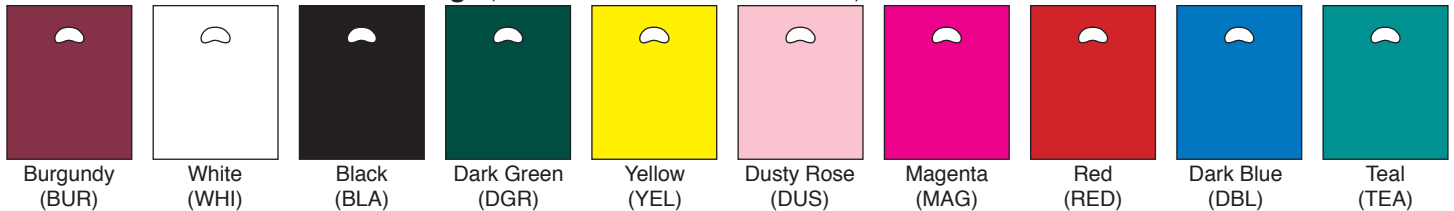

Colors available in Merchandise bags (not all sizes have handles - see below)

Product Code	Size	Colors	Ctn. Pk.	Mil. Wt.	Wt./Ctn.	1 Unit = 1 Carton				
						1	5	10	25+	
Merchandise Bags, Hi-Density										
HD-69WHI	6-1/2" x 9-1/2"	White	1000	.55	3	19.67	17.80	17.32	16.75	
HD-69	6-1/2" x 9-1/2"	Colors	1000	.55	3	23.64	21.40	20.81	20.13	
HD-811WHI	8-1/2" x 11"	White	1000	.60	5	26.89	24.33	23.66	22.89	
HD-811	8-1/2" x 11"	Colors	1000	.60	5	32.28	29.21	28.41	27.48	
HD-1215WHI	12" x 15"	White	1000	.60	9	48.42	43.82	42.62	41.22	
HD-1215	12" x 15"	Colors	1000	.60	9	58.15	52.63	51.18	49.50	
HD-12318WHI	12" x 3" x 18" w/ handle	White	500	.70	8	38.02	34.40	33.46	32.36	
HD-12318	12" x 3" x 18" w/ handle	Colors	500	.70	8	45.64	41.30	40.17	38.85	
HD-13321WHI	13" x 3" x 21" w/ handle	White	500	.70	10	47.36	42.86	41.68	40.31	
HD-13321	13" x 3" x 21" w/ handle	Colors	500	.70	10	56.82	51.42	50.01	48.37	
HD-16424WHI	16" x 4" x 24" w/ handle	White	500	.75	14	67.18	60.79	59.13	57.19	
HD-16424	16" x 4" x 24" w/ handle	Colors	500	.75	14	80.61	72.95	70.95	68.62	
HD-20430WHI	20" x 4" x 30"	White	500	.80	16	98.93	89.53	87.07	84.21	
HD-20430	20" x 4" x 30"	Colors	500	.80	16	107.91	97.65	94.98	91.86	
HD-24WHI	24" x 6" x 36"	White	300	.80	19	102.08	92.37	89.84	86.89	
T-Shirt Bags, Premium Hi-Density										
HD-12	12" x 7-1/2" x 23"	7 Colors	1000	.60	21	88.45	80.04	77.85	75.29	
HD-12THA	12" x 7-1/2" x 22"	Thank You	1000	.55	21	79.06	71.55	69.59	67.30	
HD-14WHI	14" x 10" x 30"	White Only	500	.72	16	94.45	85.48	83.13	80.40	
HD-20WHI	20" x 10" x 30"	White Only	500	.75	22	195.00	176.47	171.64	165.99	
T-Shirt Bags, Economy Hi-Density										
HD-E10WHI	10" x 6" x 21"	White Only	1000	.60	9	58.37	52.82	51.38	49.69	
HD-E11WHI	11-1/2" x 6-1/2" x 21.5"	White Only	1000	.55	15	53.87	48.75	47.41	45.86	
T-Shirt Bags, Lo-Density										
CP-LARGET	12" x 7-1/2" x 24"	White Only	500	1.25	20	100.43	90.89	88.40	85.49	

Random Print Merchandise Bags

These bags are made from heat transfer paper used to print patterns on fabric. This is a great example of turning scrap material into a new product. They can also be recycled with other paper products.

Product Code	Size	Ctn. Pk.	Wt./Ctn.	1	5	10	25+
RM-610	6-1/2" x 10-1/2"	1000	20	43.20	38.20	37.13	36.06
RM-811	8-1/2" x 11"	1000	26	51.84	45.84	44.55	43.27
RM-1215	12" x 15"	1000	44	91.16	80.61	78.35	76.09
RM-12318	12" x 3" x 18"	500	31	65.05	57.52	55.91	54.30
RM-14321	14" x 3" x 21"	500	36	90.46	79.99	77.75	75.51

Please note that designs are random and will vary with each order & bag size (Not all patterns are floral or geometric).