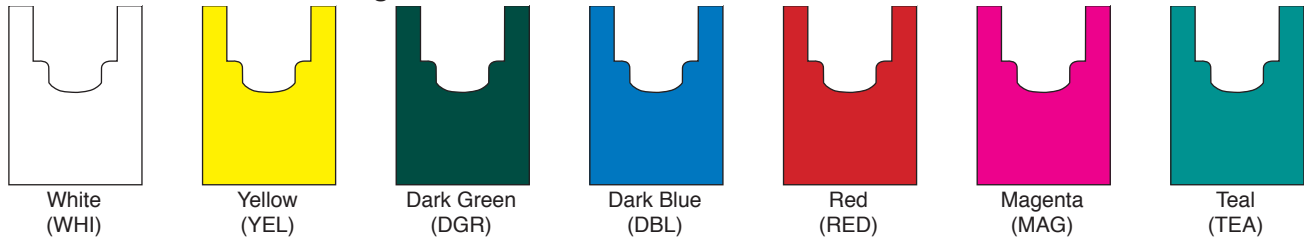

High Density & Low Density Bags

We offer bags made with recycled material collected and produced in the U.S.
Please **RE-USE & RECYCLE** our bags.

Free Window Cling (Shown at left)
Tell your customers you are using Encore Recycled bags in your store. Show your commitment to environmentally responsible materials. The Window Cling (shown at left) is free with your order of Encore Bags upon request.

White & Colored Hi-Density, Merchandise & T-shirt bags, are a proprietary blend of both Hi-Molecular Hi-Density and Lo-Density resins. These bags contain 20-30% recycled material.

Lo-Density bags are 100% Lo-Density Polyethylene

Use Code ZZ-WC 9-1/2" x 7-1/4"

All Bags are proudly made in the USA

Colors available in T-shirt Bags