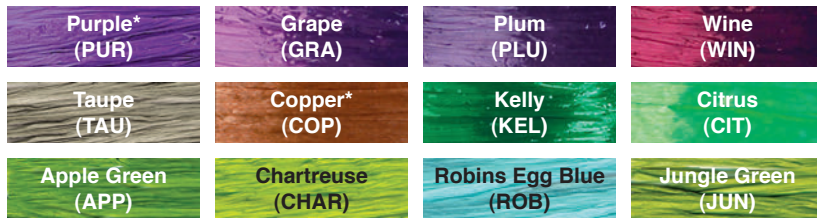

Wrapphia - Paper & Rayon

Pearlized Colors - available in Wrapphia I only (Rayon)

Matte Colors available in Wrapphia I (Rayon) and Wrapphia II (Paper)

Matte Colors available in Wrapphia II (Paper) ONLY

Matte Colors only available in Wrapphia I (Rayon)

1 Unit = 1 Roll/Ctn

Product Code	Color	Size	1	5	10	25+
Wrapphia I - Premium Rayon						
BE-RAF__	Matte Colors	100 yd.	6.71	6.00	5.90	5.73
BE-PRAF	Pearlized Colors	100 yd.	6.71	6.00	5.90	5.73
BE-RAF500_*	Matte Colors*	500 yd.	33.57	30.01	29.52	28.67
BE-PRAF500_*	Pearlized Colors*	500 yd.	33.57	30.01	29.52	28.67
Wrapphia II - Standard Paper						
BE-RAF2__	Matte Colors	100 yd.	6.11	5.46	5.37	5.22

* Denotes 500yd colors: **Pearlized Colors:** Black, Burgundy, Champagne, Copper, Gold, Hunter, Kraft, Oatmeal, Purple, Red & White
Matte Colors: Black, Burgundy, Daffodil, Hunter, Kraft, Oatmeal, Olive, Plum, Imperial, Red & Royal