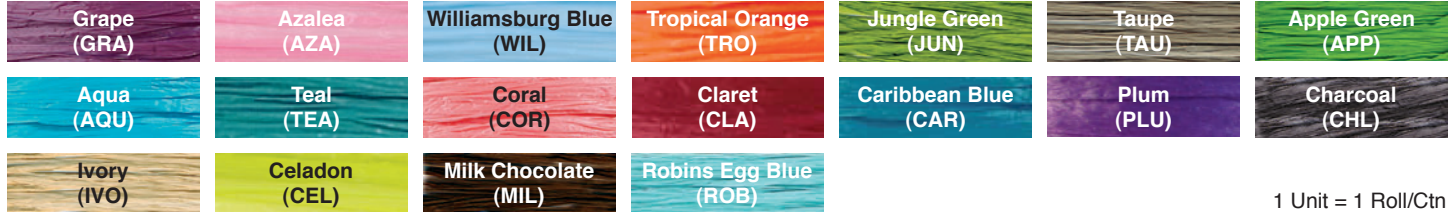

Wrapphia - Paper & Rayon

Pearlized Colors - available in Wrapphia I only (Rayon)

Matte Colors available in Wrapphia I (Rayon) and Wrapphia II (Paper)

Matte Colors available in Wrapphia II (Paper) ONLY

Matte Colors only available in Wrapphia I (Rayon)

1 Unit = 1 Roll/Ctn

Product Code	Color	Size	1	5	10	25+
Wrapphia I - Premium Rayon						
BE-RAF__	Matte Colors	100 yd.	6.71	6.00	5.90	5.73
BE-PRAF	Pearlized Colors	100 yd.	6.71	6.00	5.90	5.73
BE-RAF500_*	Matte Colors*	500 yd.	33.57	30.01	29.52	28.67
BE-PRAF500_*	Pearlized Colors*	500 yd.	33.57	30.01	29.52	28.67
Wrapphia II - Standard Paper						
BE-RAF2__	Matte Colors	100 yd.	6.11	5.46	5.37	5.22

* Denotes 500yd colors: **Pearlized Colors:** Black, Burgundy, Champagne, Copper, Gold, Hunter, Kraft, Oatmeal, Purple, Red & White
Matte Colors: Black, Burgundy, Daffodil, Hunter, Kraft, Oatmeal, Olive, Plum, Imperial, Red & Royal