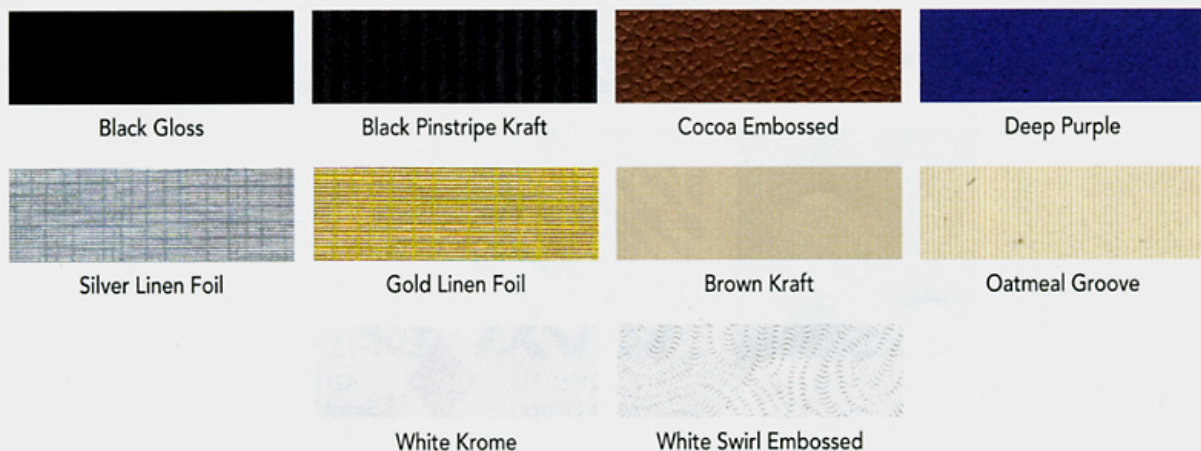

# JEWELRY BOXES

Made from 100% recycled board.

Made in the USA.

May be hot stamped (except white swirl embossed and embossed foils). See pp.118-123.

● Boxes are made with rigid white lined board and filled with non-tarnishing jeweler's cotton.

## WHITE KROME (WK), WHITE SWIRL (WS), BROWN KRAFT (BK)

size	wk item#	ws item#	bk item#	case pack	wt./case	1-9 cases	10-24 cases	25+ cases
2-1/2 x 1-1/2 x 7/8	B30001	B30013	B30025	100	3#	\$32.46	\$29.96	\$27.82
3-1/16 x 2-1/8 x 1	B30002	B30014	B30026	100	4#	\$35.09	\$32.39	\$30.08
3-1/2 x 3-1/2 x 1	B30003	B30015	B30027	100	6#	\$42.11	\$38.87	\$36.09
3-1/2 x 3-1/2 x 1-1/2	B30004	B30016	B30028	100	7#	\$49.12	\$45.34	\$42.11
3-1/2 x 3-1/2 x 2	B30005	B30017	B30029	100	8#	\$57.24	\$52.83	\$49.06
5-1/4 x 3-3/4 x 7/8	B30006	B30018	B30030	100	8#	\$52.63	\$48.58	\$45.11
6 x 5 x 1	B30008	B30020	B30032	50	7#	\$40.79	\$37.65	\$34.96
7 x 5-1/2 x 1	B30009	B30021	B30033	50	8#	\$40.16	\$37.07	\$34.42
8 x 2 x 7/8	B30010	B30022	B30034	100	8#	\$48.68	\$44.94	\$41.73
8 x 5-1/2 x 1-1/4	B30011	B30023	B30035	50	9#	\$50.12	\$46.26	\$42.96

### ASSORTED COLORS BLACK (BL), OATMEAL GROOVE (OG), BLACK PINSTRIPE KRAFT (BP)

size	bl item#	og item#	bp item#	case pack	wt./case	1-9 cases	10-24 cases	25+ cases
2-1/2 x 1-1/2 x 7/8	B30173	B30181	B30313	100	3#	\$42.14	\$38.90	\$36.12
3-1/16 x 2-1/8 x 1	B30174	B30182	B30320	100	4#	\$51.19	\$47.25	\$43.88
3-1/2 x 3-1/2 x 1	B30175	B30183	B30282	100	6#	\$58.81	\$54.29	\$50.41
3-1/2 x 3-1/2 x 1-1/2	B30176	B30184	B30275	100	7#	\$68.10	\$62.86	\$58.37
5-1/4 x 3-3/4 x 7/8	B30178	B30186	B30268	100	8#	\$64.49	\$59.53	\$55.28
6 x 5 x 1	B30179	B30187	B30261	50	7#	\$49.88	\$46.04	\$42.76
8 x 2 x 7/8	B30180	B30188	B30327	100	8#	\$63.81	\$58.90	\$54.69
8 x 5-1/2 x 1-1/4	B30303	B30304	B30305	50	9#	\$63.69	\$58.79	\$54.59