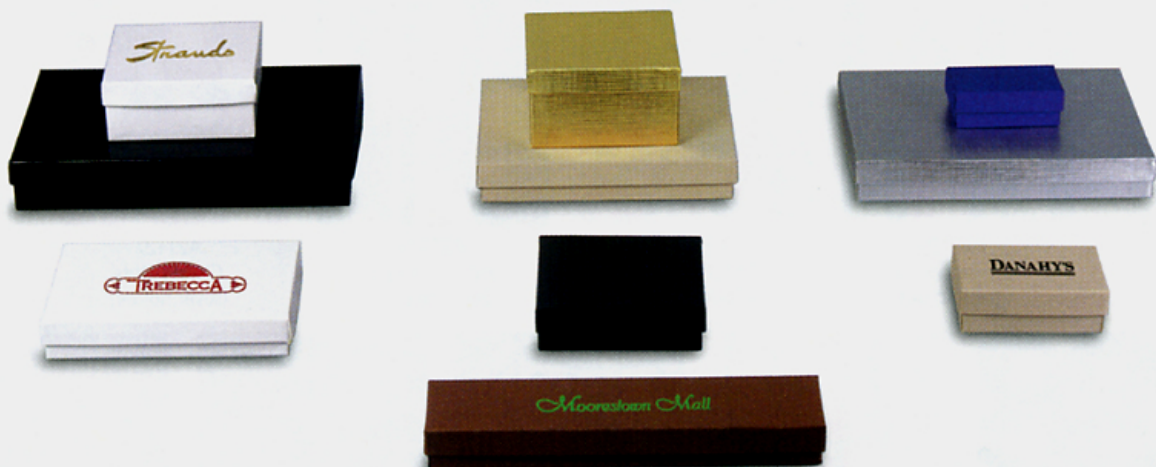

# JEWELRY BOXES

Made from 100% recycled board.

Made in the USA.

May be hot stamped (except white swirl embossed and embossed foils). See pp.118-123.

● Boxes are made with rigid white lined board and filled with non-tarnishing jeweler's cotton.

## WHITE KROME (WK), WHITE SWIRL (WS), BROWN KRAFT (BK)

size	wk item#	ws item#	bk item#	case pack	wt./case	1-9 cases	10-24 cases	25+ cases
2-1/2 x 1-1/2 x 7/8	B30001	B30013	B30025	100	3#	\$32.46	\$29.96	\$27.82
3-1/16 x 2-1/8 x 1	B30002	B30014	B30026	100	4#	\$35.09	\$32.39	\$30.08
3-1/2 x 3-1/2 x 1	B30003	B30015	B30027	100	6#	\$42.11	\$38.87	\$36.09
3-1/2 x 3-1/2 x 1-1/2	B30004	B30016	B30028	100	7#	\$49.12	\$45.34	\$42.11
3-1/2 x 3-1/2 x 2	B30005	B30017	B30029	100	8#	\$57.24	\$52.83	\$49.06
5-1/4 x 3-3/4 x 7/8	B30006	B30018	B30030	100	8#	\$52.63	\$48.58	\$45.11
6 x 5 x 1	B30008	B30020	B30032	50	7#	\$40.79	\$37.65	\$34.96
7 x 5-1/2 x 1	B30009	B30021	B30033	50	8#	\$40.16	\$37.07	\$34.42
8 x 2 x 7/8	B30010	B30022	B30034	100	8#	\$48.68	\$44.94	\$41.73
8 x 5-1/2 x 1-1/4	B30011	B30023	B30035	50	9#	\$50.12	\$46.26	\$42.96

## JEWELRY BOXES

### ASSORTED COLORS BLACK (BL), OATMEAL GROOVE (OG), BLACK PINSTRIPE KRAFT (BP)

size	bl item#	og item#	bp item#	case pack	wt./case	1-9 cases	10-24 cases	25+ cases
2-1/2 x 1-1/2 x 7/8	B30173	B30181	B30313	100	3#	\$42.14	\$38.90	\$36.12
3-1/16 x 2-1/8 x 1	B30174	B30182	B30320	100	4#	\$51.19	\$47.25	\$43.88
3-1/2 x 3-1/2 x 1	B30175	B30183	B30282	100	6#	\$58.81	\$54.29	\$50.41
3-1/2 x 3-1/2 x 1-1/2	B30176	B30184	B30275	100	7#	\$68.10	\$62.86	\$58.37
5-1/4 x 3-3/4 x 7/8	B30178	B30186	B30268	100	8#	\$64.49	\$59.53	\$55.28
6 x 5 x 1	B30179	B30187	B30261	50	7#	\$49.88	\$46.04	\$42.76
8 x 2 x 7/8	B30180	B30188	B30327	100	8#	\$63.81	\$58.90	\$54.69
8 x 5-1/2 x 1-1/4	B30303	B30304	B30305	50	9#	\$63.69	\$58.79	\$54.59